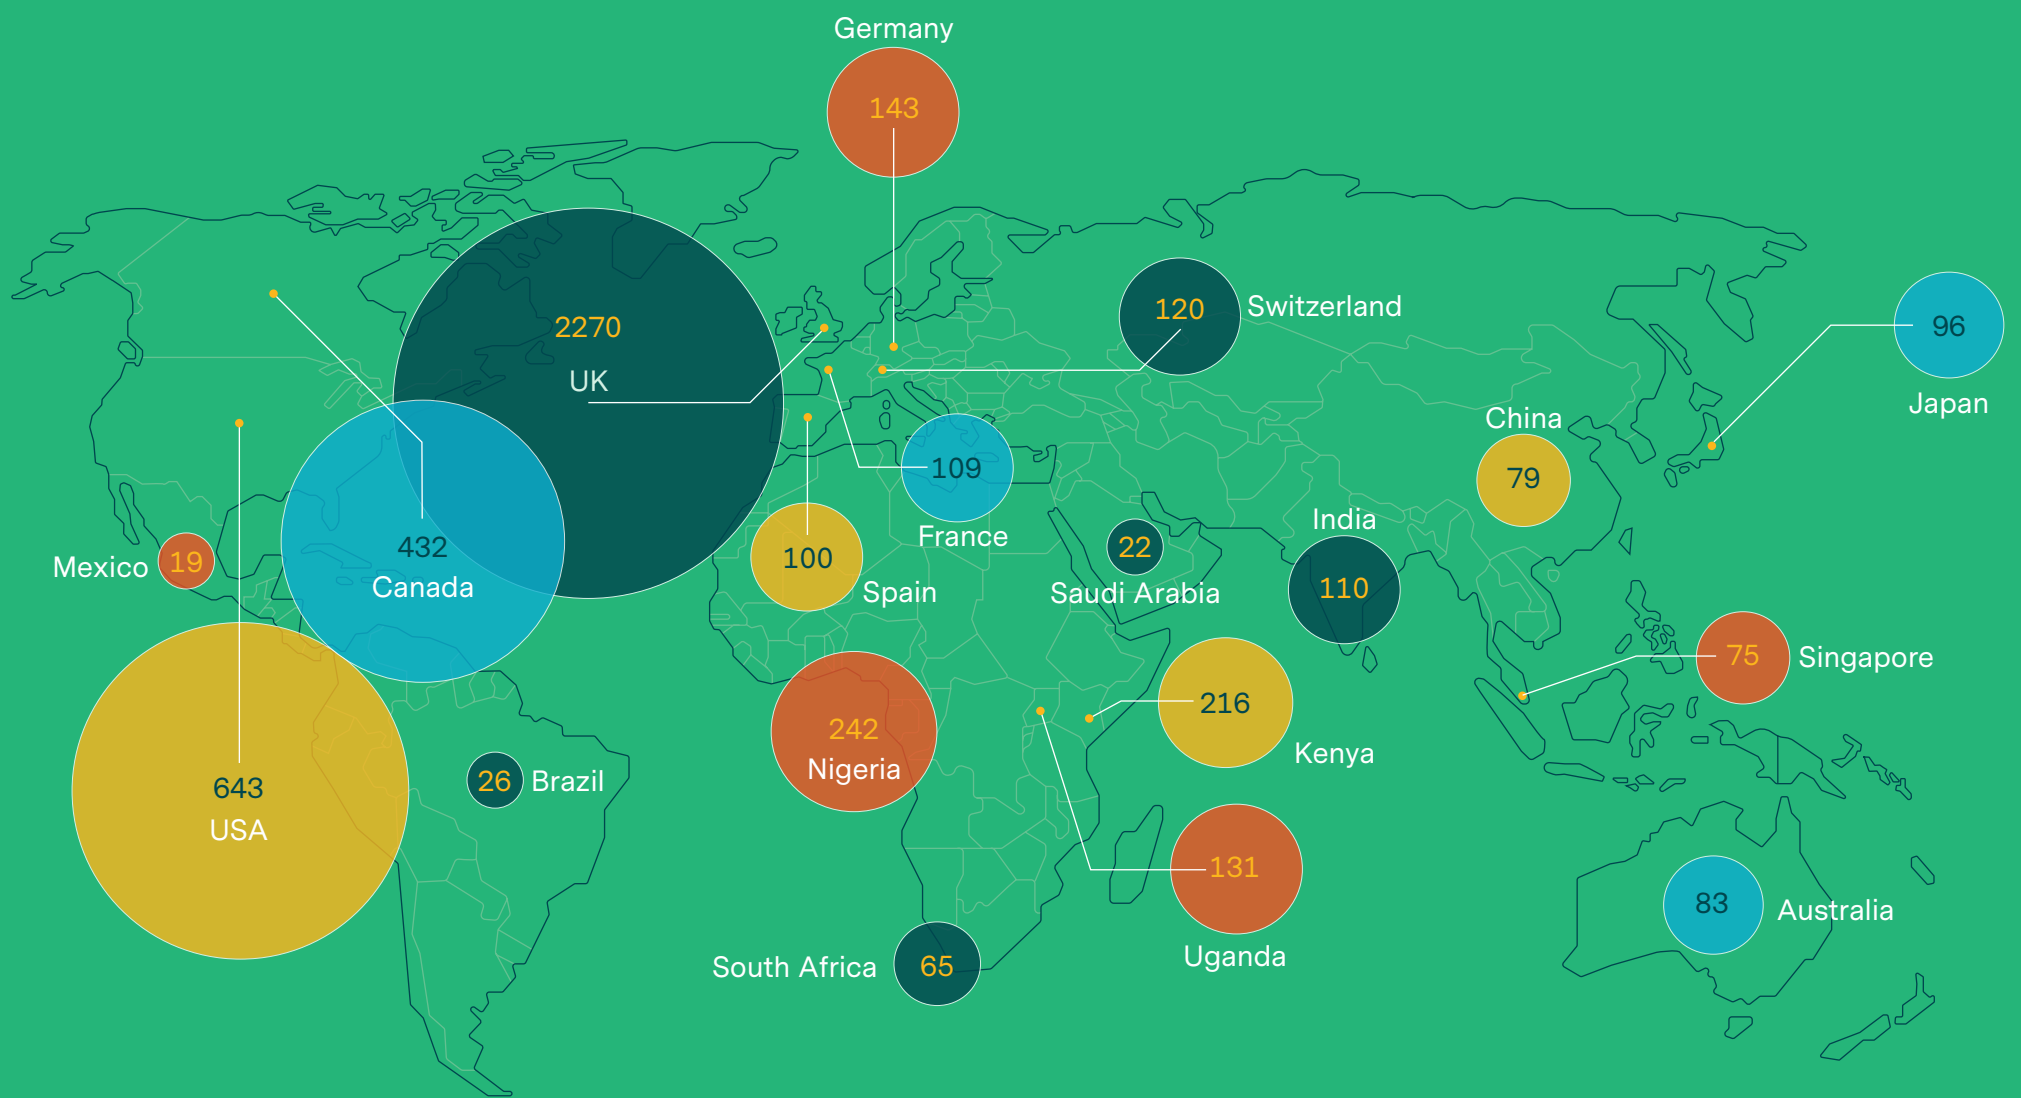

Graduate Careers & Destinations

Employment Sector

Employability

Source: LSHTM Alumni database 2011/12 - 2016/17, 1950 total respondents.

Source: LSHTM DLHE survey data 2011/12 - 2015/16, 2380 total respondents.

Graduate Destinations

Source: LSHTM Alumni Database - 2011/12 - 2016/17. Map shows top countries by continent. For top 55 countries visit lshtm.ac.uk/study/graduate-destinations

Top Employers & Sample Job Titles

Source: LSHTM Alumni database 2011/12 - 2016/17, top 12 employers, sample of 468 respondents.