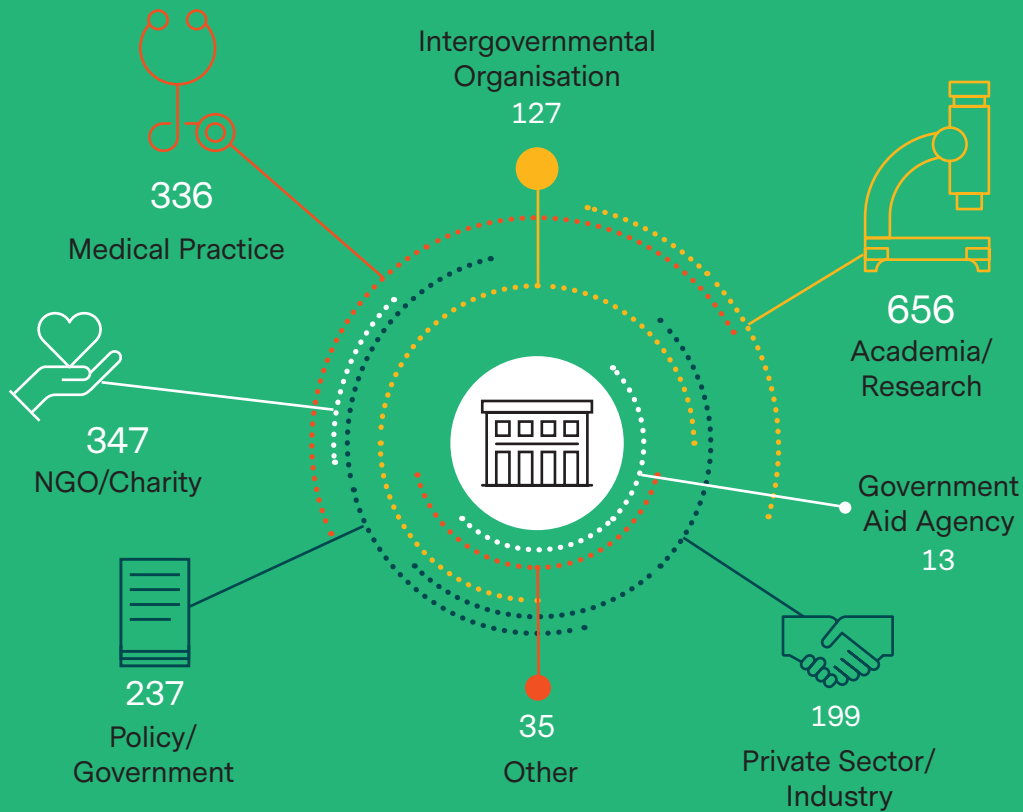

Graduate Careers & Destinations

Employment Sector

Employability

Source: LSHTM Alumni database 2011/12 - 2016/17, 1950 total respondents.

Source: LSHTM DLHE survey data 2011/12 - 2015/16, 2380 total respondents.

Graduate Destinations

Source: LSHTM Alumni Database - 2011/12 - 2016/17. Map shows top countries by continent. For top 55 countries visit lshtm.ac.uk/study/graduate-destinations

Top Employers & Sample Job Titles

Source: LSHTM Alumni database 2011/12 - 2016/17, top 12 employers, sample of 468 respondents.