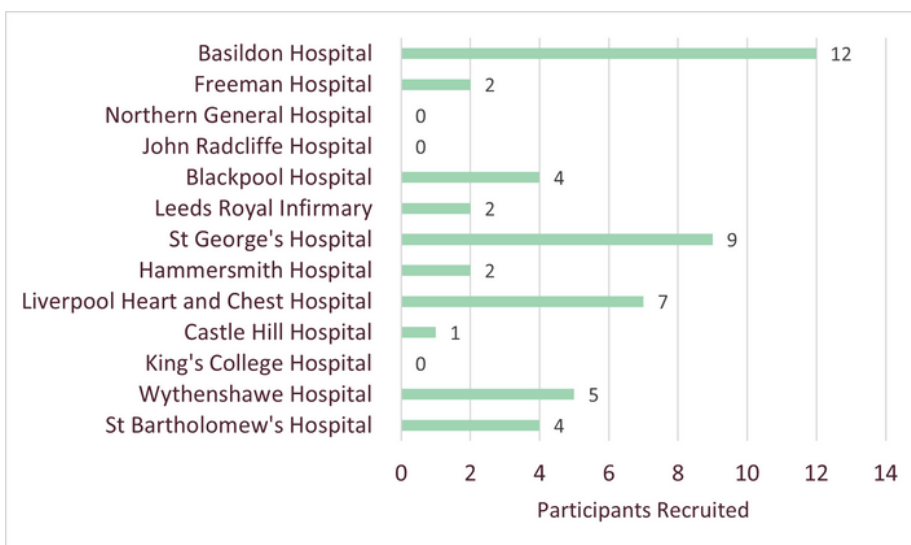

sites that recruit **5 or more participants**

the site that recruits the **421st participant** (25% milestone)

MAY RECRUITMENT - 48 PARTICIPANTS

Distribution of participants recruited across sites in May 2022

A special shout out to our **top three recruiting sites** in May:

1. **BASILDON**
2. **ST GEORGE'S**
3. **LIVERPOOL**

Please **upload your recruitment data to EDGE** promptly at the beginning of each month. These data are being reviewed closely by Department of Health so we need them to be as accurate as possible. Thank You.