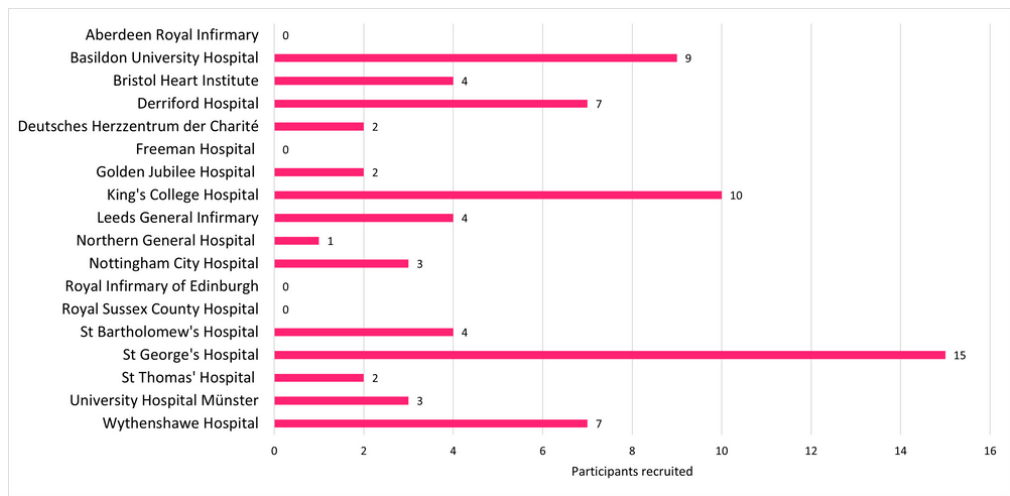

**OVER 90%
RECRUITED**

★ **128** ★
**Participants
to recruit**

**1556
PARTICIPANTS
IN TOTAL**

WE ARE IN THE 90s!..... over 90% of our sample recruited that is.
We are so close now and need one final push to get us over the line - so grab your roller skates and start racing towards that finish!

MILESTONES

- St George's Hospital recruited their **200th participant**
- Basildon Hospital recruited their **175th participant**
- Wythenshawe recruited their **125th participant**
- Bristol Heart Institute recruited their **75th participant**
- King's College Hospital recruited their **75th participant**
- Deutsches Herzzentrum der Charité recruited their **25th participant**
- Nottingham City Hospital recruited their **25th participant**

Distribution of participants recruited in September 2023 - 73 participants recruited

Top recruiters in September

1. ST GEORGE'S HOSPITAL
2. KING'S COLLEGE HOSPITAL
3. BASILDON HOSPITAL